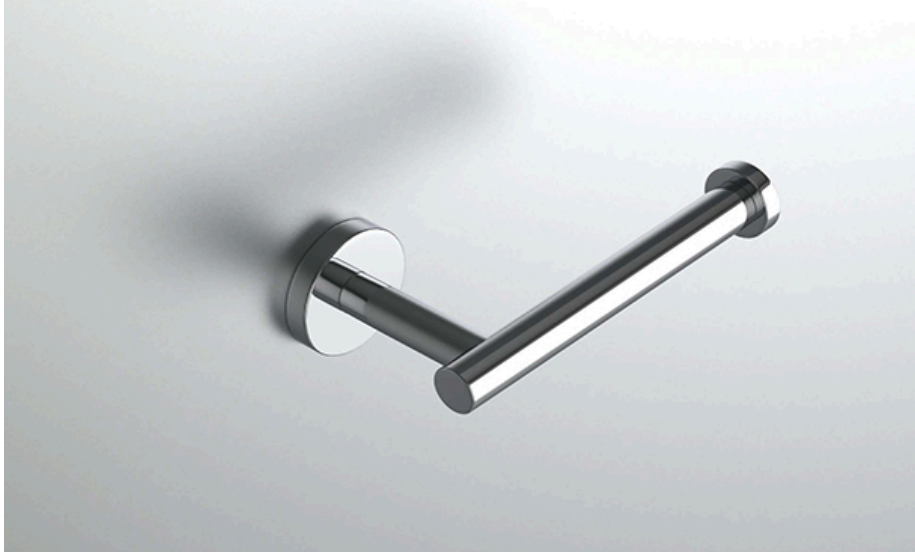

### FEATURES

- Premium 304 Grade Stainless Steel
- Solid Mount Construction
- Concealed Installation Hardware
- State of the art wall anchors included for installation on Dry wall or Tile